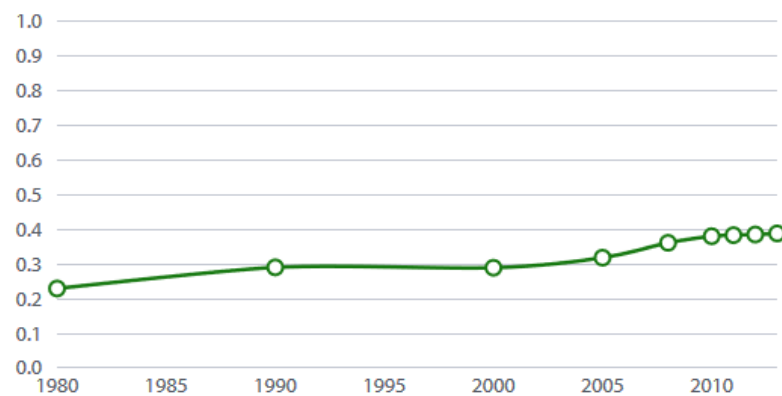

Human Development Index

Index
0.389

Rank
180

Trends 1980 - Present

Source : UNDP, *Human Development Reports*, Burundi, <http://hdr.undp.org/en/countries/profiles/BDI>